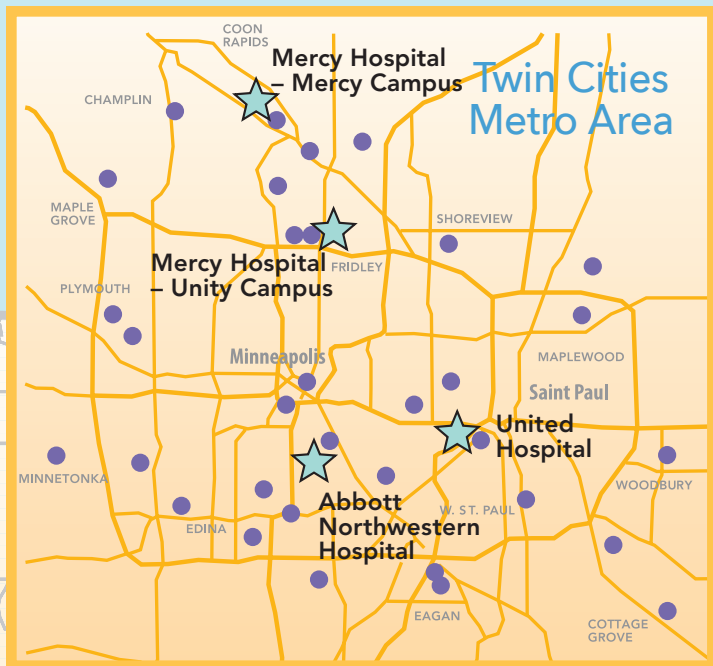

Donate a bike at one of these Allina Health locations **Saturday, Oct. 6, 9 a.m. to 1 p.m.**

★ Allina Health hospitals
● Allina Health clinics

Allina Health hospitals

- Abbott Northwestern Hospital, Minneapolis
- Abbott Northwestern – WestHealth, Plymouth
- Buffalo Hospital
- Cambridge Medical Center
- District One Hospital/Allina Health Faribault Clinic
- Mercy Hospital – Mercy Campus, Coon Rapids
- Mercy Hospital – Unity Campus, Fridley
- New Ulm Medical Center
- Owatonna Hospital
- Regina Hospital/Allina Health Hastings Nininger Road Clinic
- River Falls Area Hospital/ Allina Health River Fall Clinic, Wisconsin
- St. Francis Regional Medical Center, Shakopee
- United Hospital, St. Paul

Allina Health clinics

- Allina Health Annandale
- Allina Health Bandana Square Clinic
- Allina Health Blaine Clinic
- Allina Health Bloomington Clinic
- Allina Health Brooklyn Park Clinic
- Allina Health Burnsville Clinic
- Allina Health Centennial Lakes Clinic
- Allina Health Champlin Clinic
- Allina Health Chanhassen Clinic

Additional clinics

- St. Francis Health Services in Jordan
- Courage Kenny Rehabilitation Institute – Golden Valley
- Courage Kenny Rehabilitation Institute – St. Croix